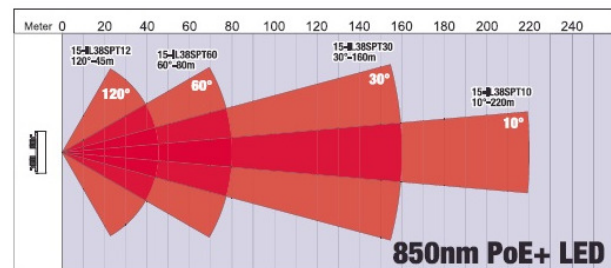

InfraMINI PoE+ Illuminator

850nm PoE+ High Power LED model

15-IL38SPT10 / 15-IL38SPT30 / 15-IL38SPT60 / 15-IL38SPT12

FEATURES

- PoE with Cat5e cable up to 300m
- High power IR LED x 12 pcs
- Brightness Adjustable (10 steps)
- Delay time Adjustable (2-30 sec)
- External trigger mode (N.O or N.C) selectable
- Light ON and Light OFF: Ambient brightness adjustable
- IR remote control
- IK10 Vandal resistance approved
- IP68 waterproof
- AC24V / DC48-56V / PoE(802.3at)

Item No.	15-IL38SPT10	15-IL38SPT30	15-IL38SPT60	15-IL38SPT12
Angle	10°	30°	60°	120°
Distance	220m	160m	80m	45m

SPECIFICATIONS

Item No.	15-IL38SPF
Quantity of LED	3W High Power LED 12 pcs
Wavelength	850 nm
Beam Angle	10° - 120°
IR Distance	45 - 220 m
Day/Night Switch	Auto On / Off
Voltage	AC24V / DC48-56V / PoE+(802.3at)
Power Consumption	22 W
Front Panel	Vandal Proof PC
Housing	Aluminum
Bracket	Wall Mount Bracket
Working Temperature	-30°C ~ + 60°C
Protection Level	IP68 and IK10
Color	Black
Dimension	140 x 150 x 57 mm (w/o Bracket)
Net Weight	1.2kg (w/o Bracket)